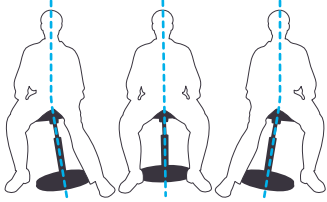

ROCK, STRETCH, TILT, BALANCE.

Improve your posture and help strengthen your core.

Kore™ Office PLUS Active Sitting Chairs

Keep moving all day long! Helps strengthen back, abs, leg muscles and prevent stiffness or soreness.

Kore™ award-winning products are designed to create a better life environment.

Kore's™ patented gently-rounded base allows a rocking motion while sitting which can help strengthen one's core with daily use. The Office PLUS can also be the perfect standing desk stool: it supports your weight, takes the load off your legs and gives you a rest from standing by letting you perch. The best office stool for any table or stand-up desk!

Increase Secondary Focus

Continuous movement while sitting relaxes the right side of the brain, leading to better focus.

Stable Base

Gentle-rounded, base moves with child and rests naturally upright.

Anti-Roll Safety

A patented anti-roll safety ring on the base prevents tip-overs and falls.

Adjustable seat height

Raise or lower with 360° easy-access actuator ring.

Assorted Seat Materials

Available with easy to clean leather-like or fabric seat cover for added comfort.

Lifetime Warranty**

Satisfaction guaranteed with a Lifetime Warranty on all Kore™ adjustable wobble chairs.

Office PLUS Everyday Chair 18.5–26.75"

KOR1524
Black Leather-like
6-32201-11524-7

KOR1540
Black Fabric
6-32201-11540-7

MSRP: $188.99